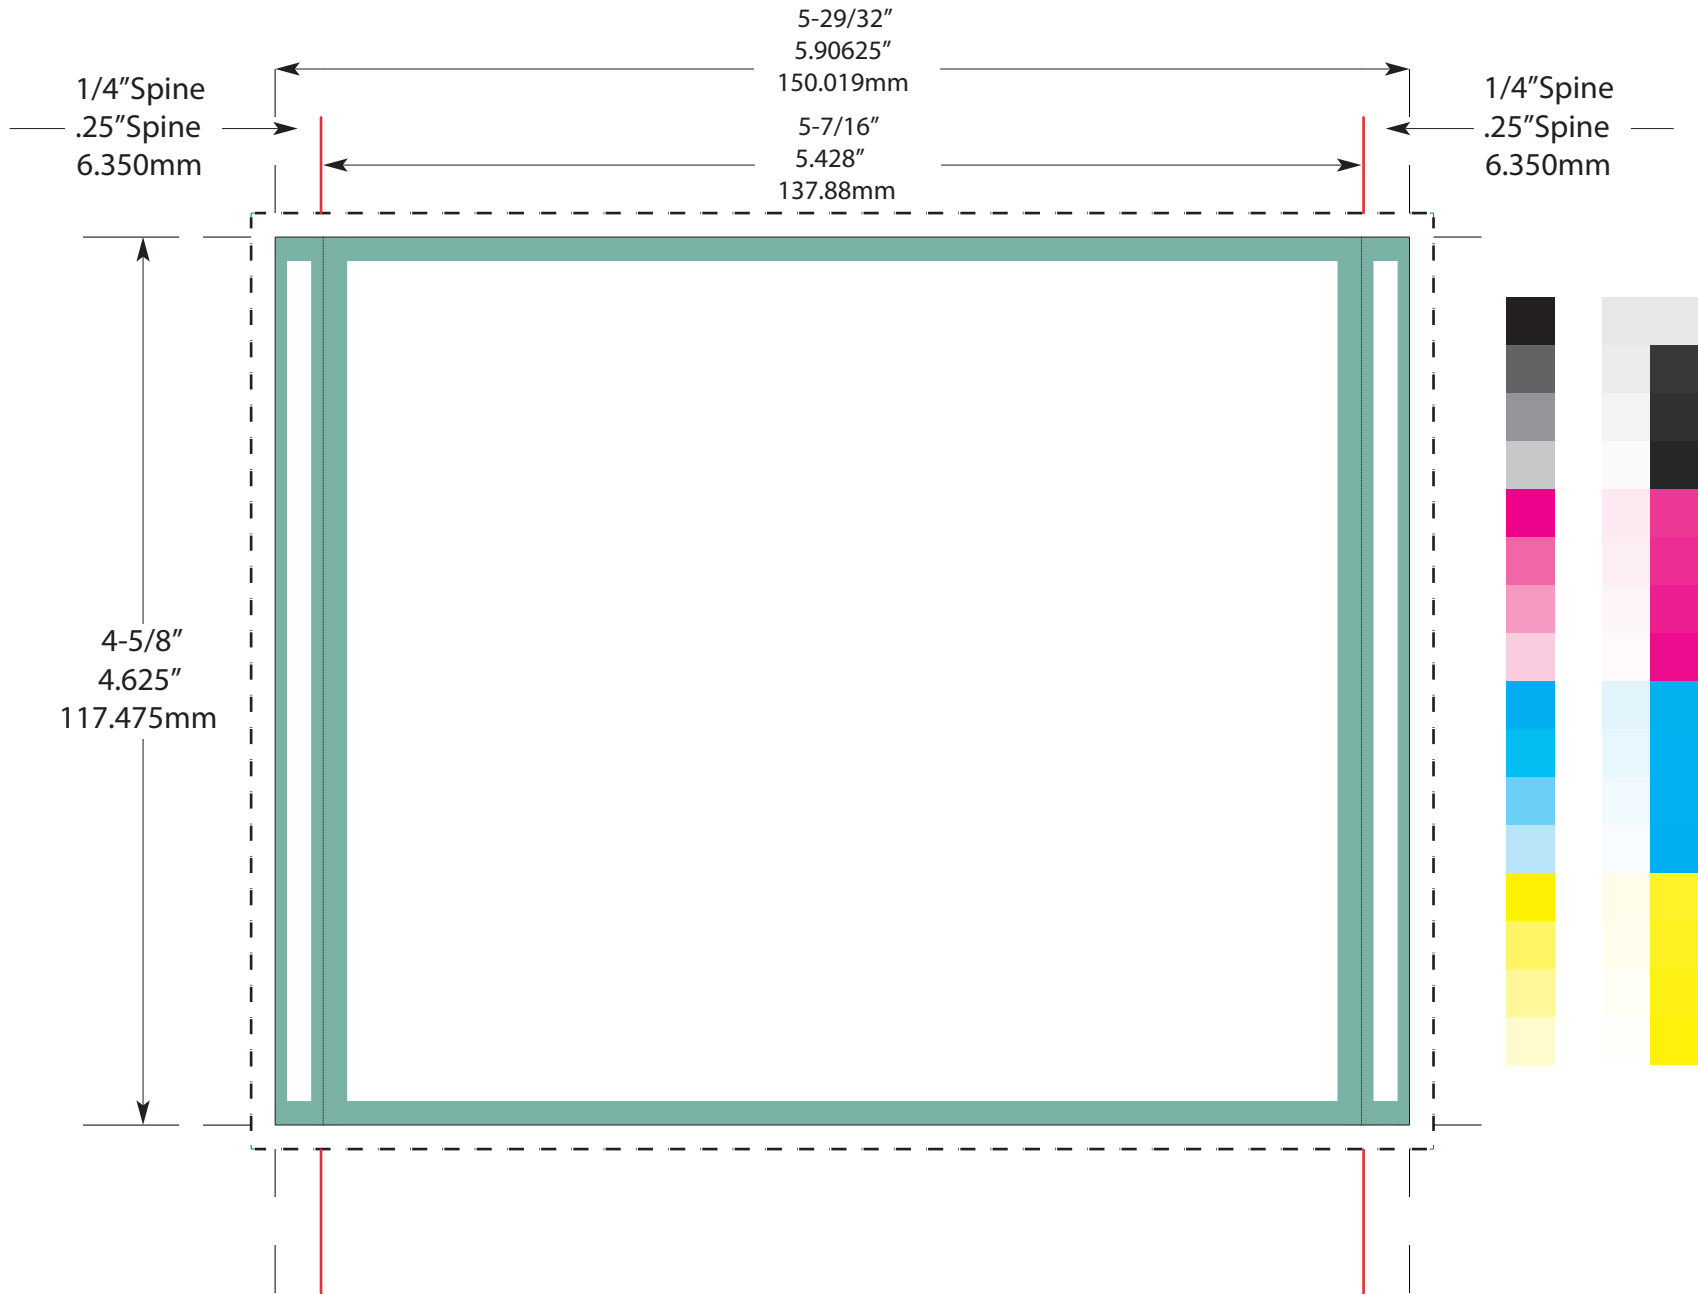

# Outside View

Compact Disc Tray Card  
 $5\text{-}29/32'' \times 4\text{-}5/8''$  ( $5.90625'' \times 4.625''$ )

Vertical red solid lines are fold lines.  
 Inside white spaces are safety areas.  
 Outside solid green area is trimmed.  
 Outside dashed lines are bleed lines  
 Solid lines are crop marks.