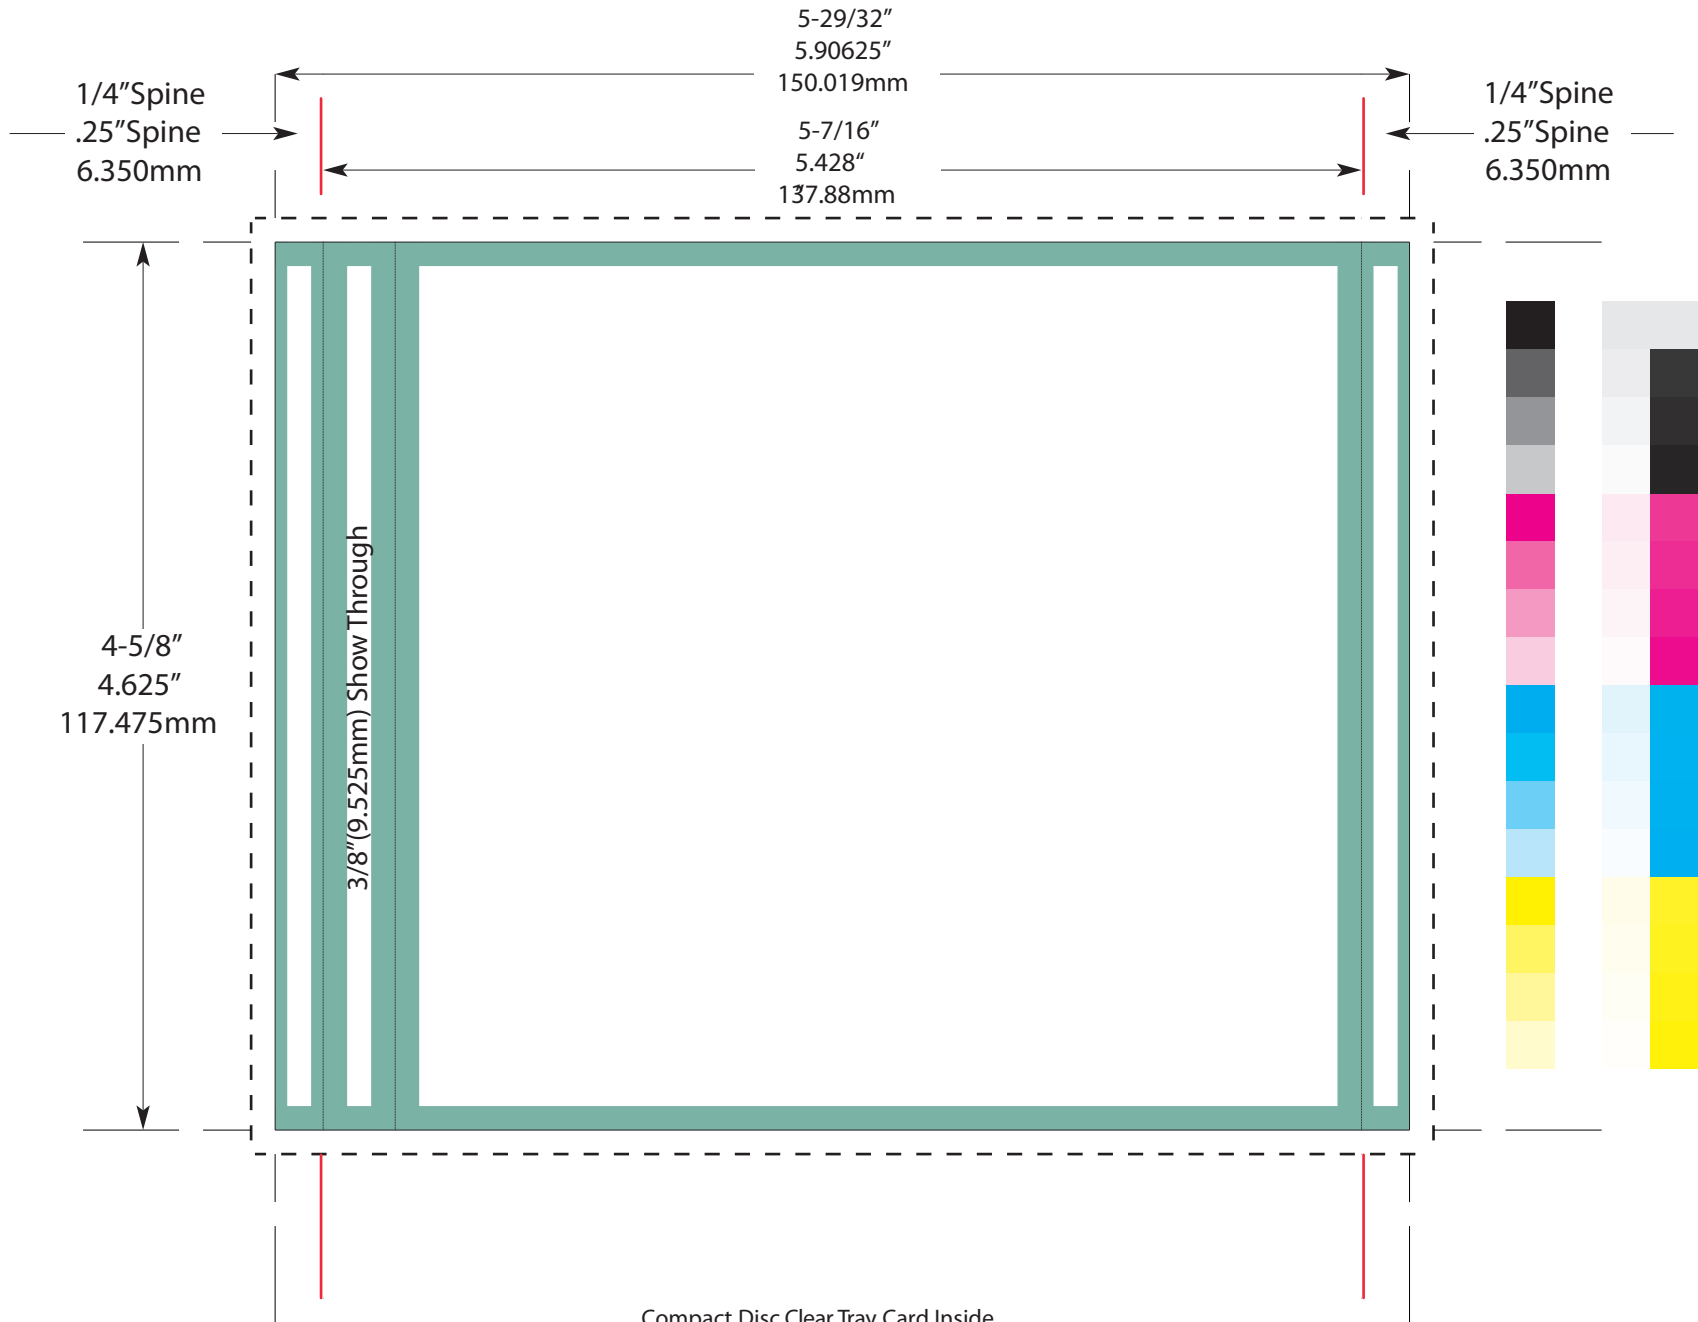

Inside View

Vertical red solid lines are fold lines.
 Inside white spaces are safety areas.
 Outside solid green area is trimmed.
 Outside dashed lines are bleed lines
 Solid lines are crop marks.

Compact Disc Clear Tray Card Inside
 $5\text{-}29/32'' \times 4\text{-}5/8''$ (5.90625" X 4.625")