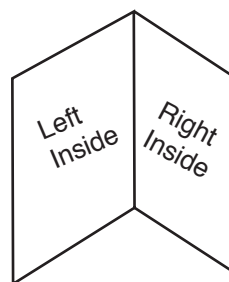

Inside View

Folds In Half

Dashed lines in middle are fold lines.
 Inside white spaces are safety areas.
 Outside solid green area is trimmed.
 Outside dashed lines are bleed lines
 Solid lines are crop marks.

Compact Disc (4-page Folder)
 9-1/2" X 4-23/32" (9.5" X 4.71875")